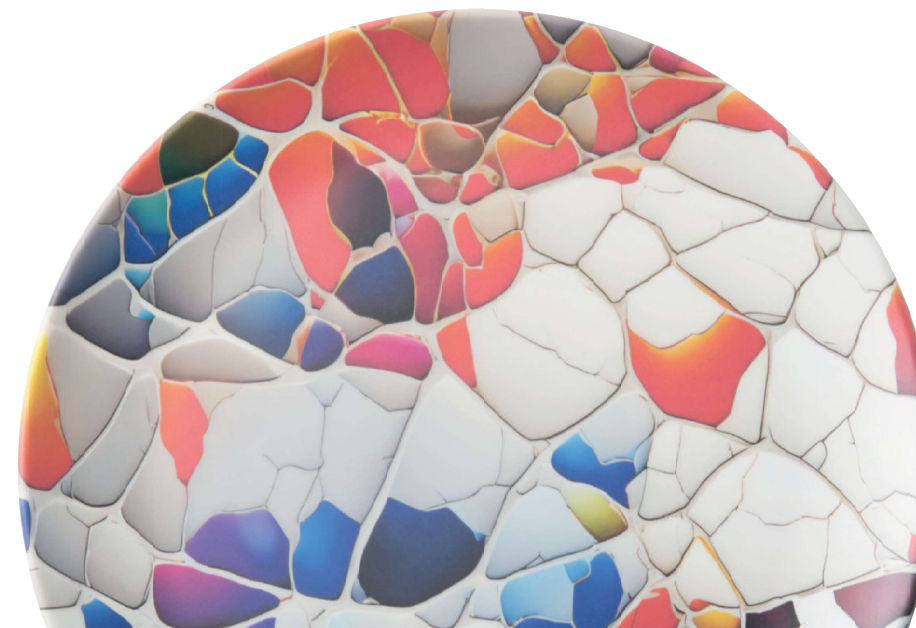

art.	Ø cm.	€
68107-05	15,3	3,40
68107-06	20,0	6,60
68107-07	25,5	12,40
68107-08	28,0	13,90

art.	Ø cm.	h. cm.	€
68107-10	21,5	5,5	8,60

art.	Ø cm.	h. cm.	fits/per	€
68107-01	14,0	1,8	68107-81	3,70
68107-02	18,0	1,8	-	5,30
68107-03	21,5	1,8	68107-82	6,60
68107-09	25,0	1,8	-	10,30
68107-04	28,5	1,8	-	11,40

art.	Ø cm.	h. cm.	ml.	€
68107-83	9,0	3	150	2,80

art.	Ø cm.	h. cm.	ml.	€
68107-80	11,4	5	240	3,70
68107-81	14,0	7	530	6,20
68107-82	21,5	10	2000	15,50

art.	dim. cm.	h. cm.	€
68107-29	17,6x10,8	1,8	3,40
68107-30	26,5x10,8	1,8	5,50
68107-31	32,5x13,25	1,8	8,10